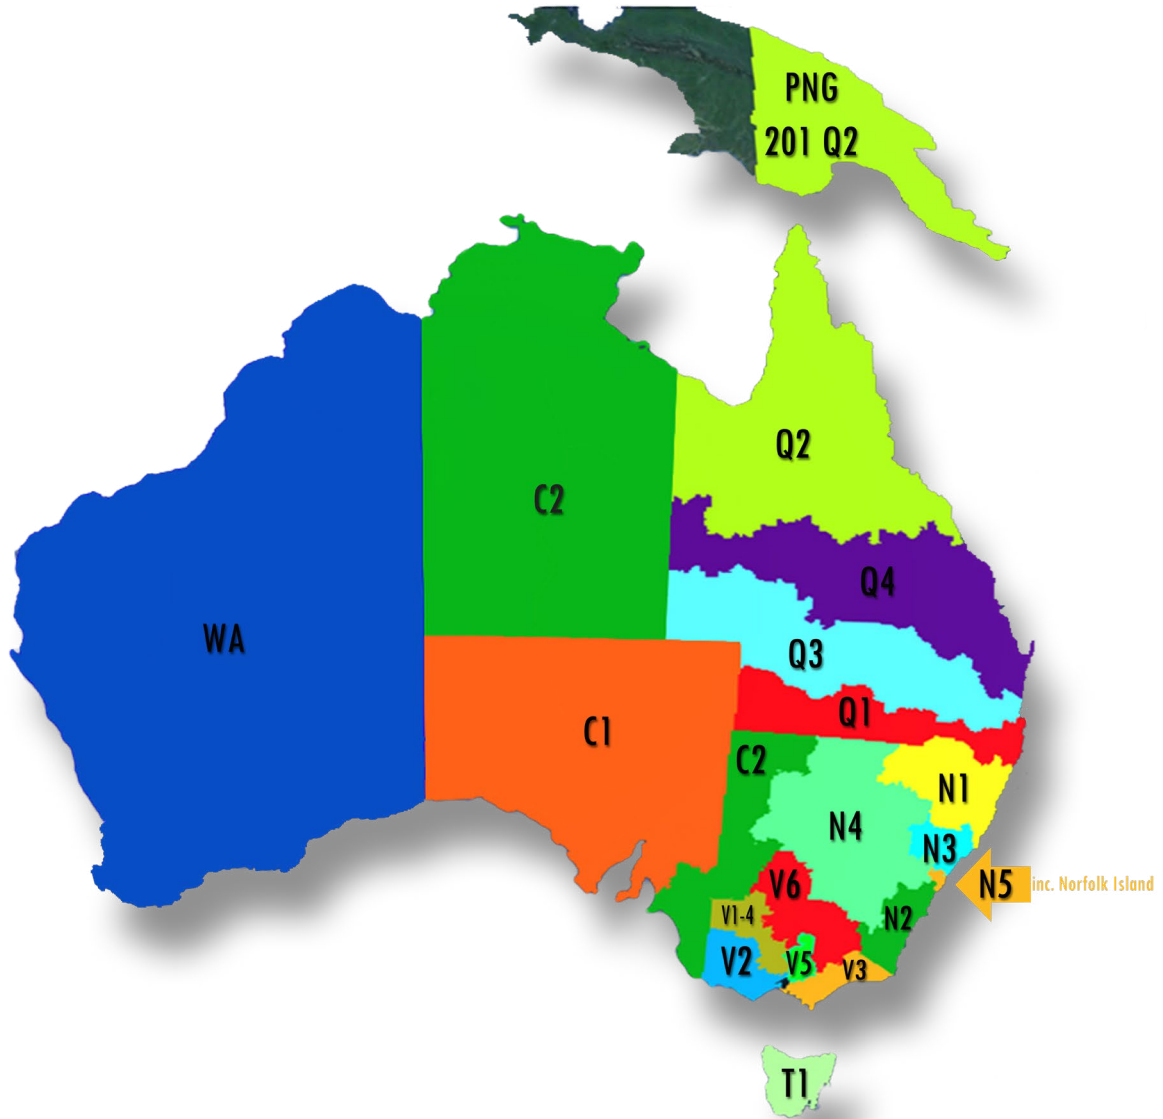

Always. 2025-2026

lionsaustralia  *75 years and counting*

Map of MD201 & District Governors

C1 RAY NAJAR	C2 SIMON WESTWOOD	N1 NARELLE PETERS	N2 DAVID MCKENNA
N3 KERYN RANDALL	N4 JUDY RYAN	N5 MOHAN NANYAKKARA	Q1 STUART PERRETT
Q2 TONI LANPHIER	Q3 NARELLE GLUER	Q4 KERRIE MCMAHON	T1 MATTHEW TILLINGSHAKOFF
V1-4 SAMANTHA WU	V2 SUSAN EYTON	V3 GEOFF ANDERSON	V5 DAVID CORDELL
V6 PAUL SHORTIS	WA TOM OVERSBY		